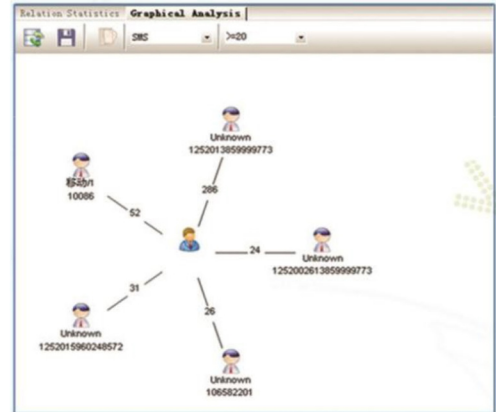

Data Erasure

Data Destruction

Digital Forensics

TECHNOLOGY MAKES POSSIBILITY

Easy Recovery of Handset Data

- SIM Card Recovery
- iOS Recovery
- Windows Mobile Recovery
- Android Recovery
- Symbian Recovery
- CDMA Recovery
- Motorola P2K Series Recovery

Activity Correlation Analysis

Graphical correlation analysis among multiple handsets

Specifications

Item	Specification
Product Name	Mobile Master
Model	MM-1
Connection	Bluetooth & USB
Supported Device	Symbian, Android, iOS, Windows Mobile, Black Berry smartphones Motorola P2K series, iOS, Android, Symbian, Windows Mobile, MTK, other platforms
Software Compatibility	Can be installed in Windows XP and Windows 7
Password Recovery	Android Passcode Bypass or Decryption (Bypass)
Contacts	Contacts, User Define Tags, Speed Dial Number (iPhone)
Timeline	Calendar, Tasks, Memo/Notes
Call History and Logs	Income, Dial, Missed Calls, Data Connection Logs (GPRS/EDGE/WIFI), Messages Logs, Deleted Messages
Messages	SMS, MMS and Mails
File System and Multimedia Files	Phone Memory and Storage Files, Picture, Video and Audio, Hex Viewer
Other Apps	Geo Locations (GPS/ Telecommunication Stations), Web Cache, Web Favorites, Skype, Wechat, Fetion, MSN, Sina SNS, WIFI AP Logs
Other Tools	iTunes Backup Files Acquisitions, iPad Backup Files Acquisitions, Android Auto Root (Partly)
Search	Txt Search, Search in Results, Search in More than 1 Phones, Correlationship Analysis
Export and Reports	Export to Map (Online), Export to Report, Preview and Print Report
Export Type	Doc/PDF/HTML
Verification	Hash Verification (MD5), Unicode Support
Specifications are subject to change without notice	