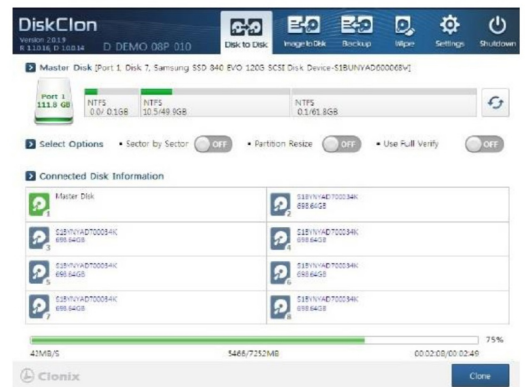

3 optional models with 4 / 8 / 16 ports

- ✓ Support **IDE, SATA, SAS** and other interfaces
- ✓ **Fast and stable** duplication and deletion speed at average 7GB/m ~ max. 20GB/m
- ✓ **Back up** the original disk as a disk image file
- ✓ **Internal storage** and management for disk image files

Data Recovery

Data Erasure

Data Destruction

Digital Forensics

TECHNOLOGY MAKES POSSIBILITY

More Features

- √ Support Disk-to-Disk and Image-to-Disk duplication
- √ Support multi-image copy
- √ Can duplicate different types of media on each port
- √ Compare original and copied data by sector unit and correct discovered errors in real time
- √ If the target disk size is different from the original, it will automatically readjust the partition of the target disk
- √ Wipe disks by international standards (DoD)
- √ Create wiping report
- √ Work on all ports individually when duplicating images or wiping data
- √ Support hot swap (Wipe each port)

Independent operation by user-friendly LCD / touch screen interface - without the need of a computer!

Specification

Model	DEC-DC04 (Portable)	DEC-DC08	DEC-DC16
Number of Ports	4	8	16
Internal Storage	mSATA 120G	2.5" HDD 1TB	2.5" HDD 1TB
Ports	USB 2.0 x 2, USB 3.0 x 2	USB 2.0 x 5, USB 3.0 x 2, e-SATA x 1, HDMI x 1	USB 2.0 x 2, USB 3.0 x 4, e-SATA x 1, HDMI x 1
Network	2 x 1000 BASE-T	1 x 1000 BASE-T	2 x 1000 BASE-T
Dimension	195 x 140 x 60 mm	439 x 268 x 134 mm	500 x 268 x 134 mm
Weight	1.6 kg	8.7 kg	10.5 kg
Power	60W/Full range (100-240)	550W/Full range (100-240)	700W/Full range (100-240)
Support Media	All media that support IDE, SATA, and SAS (HDD, SSD, CompactFlash, SecureDigital, mSATA, NGFF, etc.)		
Duplication Speed	7GB/m - 12GB/m		
Wipe Speed	15GB/m - 20GB/m		
Support BUS Type	IDE, SATA, SAS		
Support File System	Windows (NTFS, FAT16/32), Linux (Ext2/3/4, ReiserFS, XFS, btrfs)		
User Interface	Window-based full GUI		
Display	800 x 600 color LCD / touch screen		
Specifications are subject to change without notice			